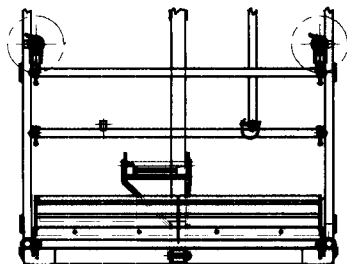

DEMOUNTABLE WORKBASKETS

Model No.	Description	Weight
143-100	Demountable Workbasket, With P-4 Mount	146 LBS
143-100S	Safway Demountable Workbasket	154 LBS
143-100U	Universal Demountable Workbasket	148 LBS
143-150	Demountable Low Headroom Workbasket w/ P-4 Mount	148 LBS
143-150S	Safway Demountable Low Headroom Workbasket	152 LBS
143-150U	Universal Demountable Low Headroom Workbasket	149 LBS

SECTION A-A

DEMOUNTABLE WORKBASKETS (SHOWN WITH UNIVERSAL MOUNTS)

SAFWAY MOUNT

P-4 MOUNT