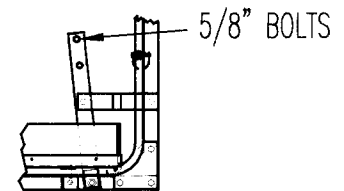

DEMOUNTABLE WORKBASKETS

Model No.	Description	Weight
143-100	Demountable Workbasket, With P-4 Mount	146 LBS
143-100S	Safway Demountable Workbasket	154 LBS
143-100U	Universal Demountable Workbasket	148 LBS
143-150	Demountable Low Headroom Workbasket w/ P-4 Mount	148 LBS
143-150S	Safway Demountable Low Headroom Workbasket	152 LBS
143-150U	Universal Demountable Low Headroom Workbasket	149 LBS

SECTION A-A

DEMOUNTABLE WORKBASKETS (SHOWN WITH UNIVERSAL MOUNTS)

P-4 MOUNT