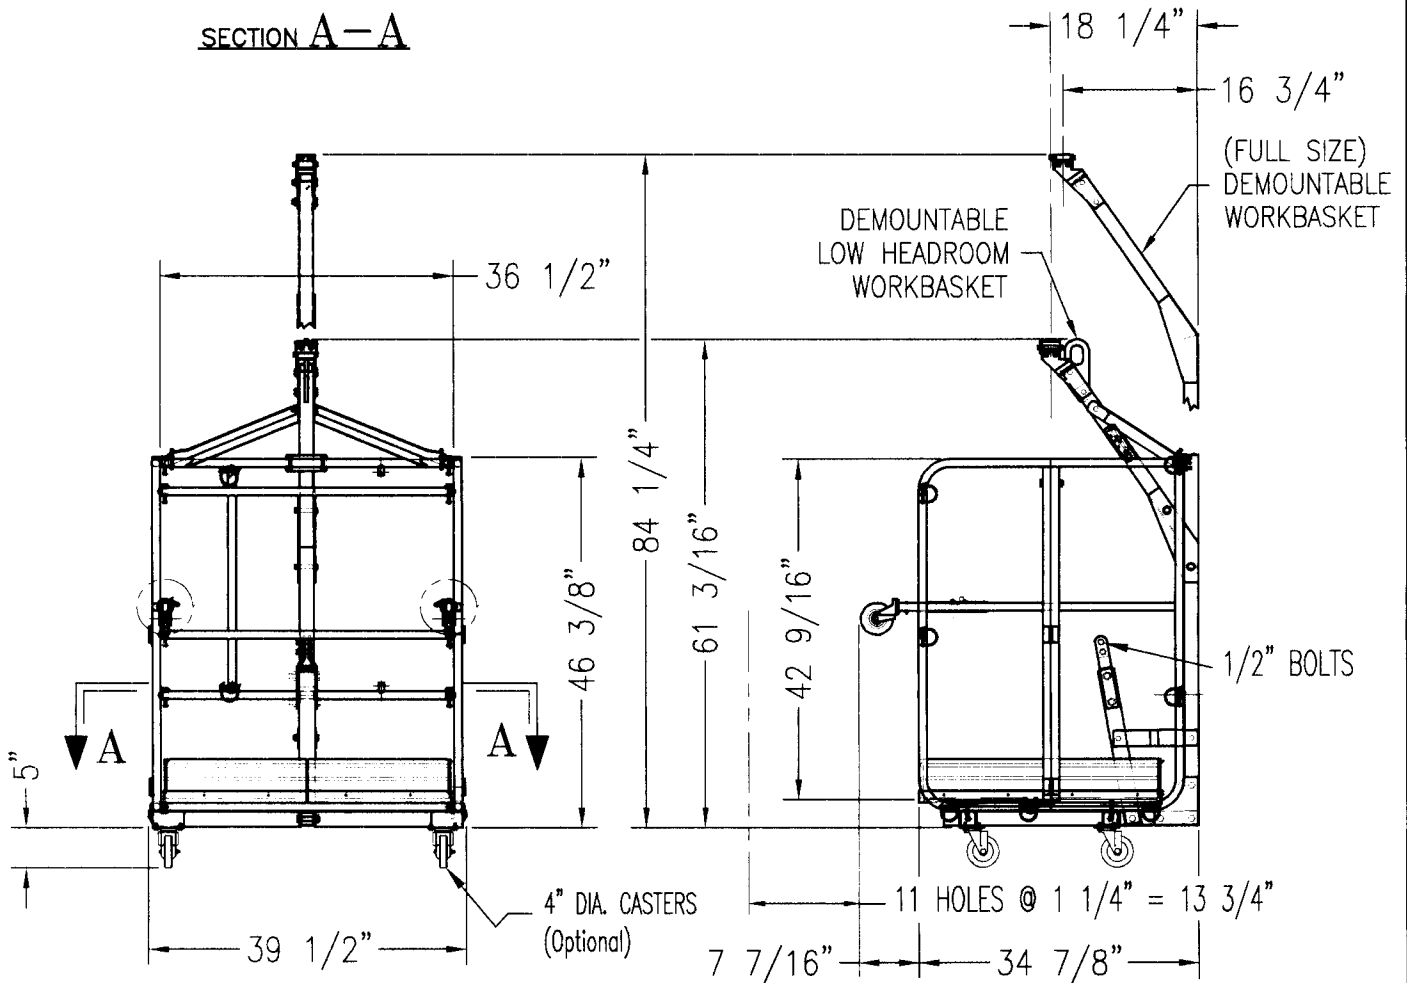

DEMOUNTABLE WORKBASKETS

Model No.	Description	Weight
143-100	Demountable Workbasket, With P-4 Mount	146 LBS
143-100S	Safway Demountable Workbasket	154 LBS
143-100U	Universal Demountable Workbasket	148 LBS
143-150	Demountable Low Headroom Workbasket w/ P-4 Mount	148 LBS
143-150S	Safway Demountable Low Headroom Workbasket	152 LBS
143-150U	Universal Demountable Low Headroom Workbasket	149 LBS

SECTION A-A

DEMOUNTABLE WORKBASKETS (SHOWN WITH UNIVERSAL MOUNTS)

SAFWAY MOUNT

P-4 MOUNT