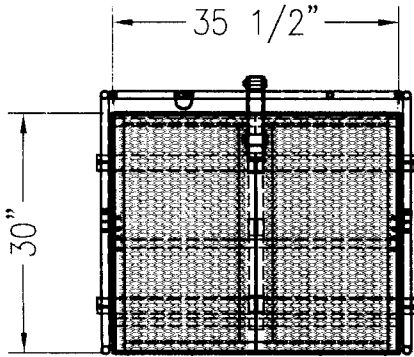

DEMOUNTABLE WORKBASKETS

Model No.	Description	Weight
143-100	Demountable Workbasket, With P-4 Mount	146 LBS
143-100S	Safway Demountable Workbasket	154 LBS
143-100U	Universal Demountable Workbasket	148 LBS
143-150	Demountable Low Headroom Workbasket w/ P-4 Mount	148 LBS
143-150S	Safway Demountable Low Headroom Workbasket	152 LBS
143-150U	Universal Demountable Low Headroom Workbasket	149 LBS

SECTION A-A

DEMOUNTABLE WORKBASKETS (SHOWN WITH UNIVERSAL MOUNTS)

SAFWAY MOUNT

P-4 MOUNT