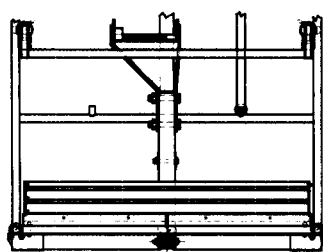

WORKBASKETS (SHOWN WITH UNIVERSAL MOUNTS)

SAFWAY MOUNT