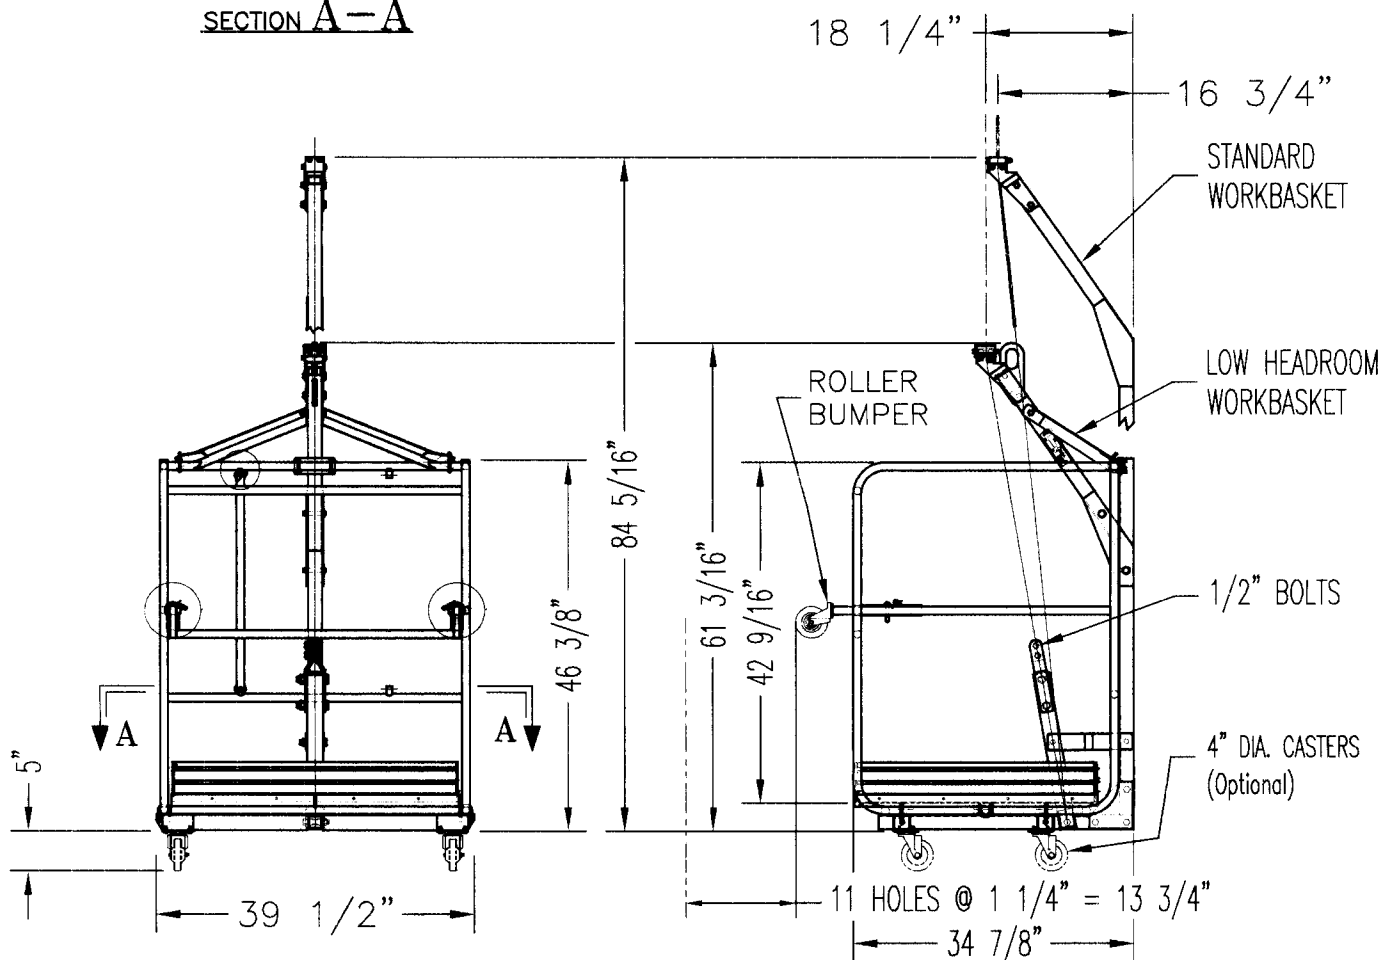

## STANDARD & LOW HEADROOM WORKBASKETS

Model No.	Description	Weight
143-020M	Standard Workbasket w/ P-4 Mount	130 LBS
143-020S	Safway Standard Workbasket	138 LBS
143-020U	Universal Standard Workbasket	132 LBS
143-040	Low Headroom Workbasket w/ P-4 Mount	136 LBS
143-040S	Safway, Low Headroom Workbasket	140 LBS
143-040U	Universal, Low Headroom Workbasket	137 LBS

### SECTION A-A

### WORKBASKETS (SHOWN WITH UNIVERSAL MOUNTS)

**SAFWAY MOUNT**

**P-4 MOUNT**

5/8" BOLTS