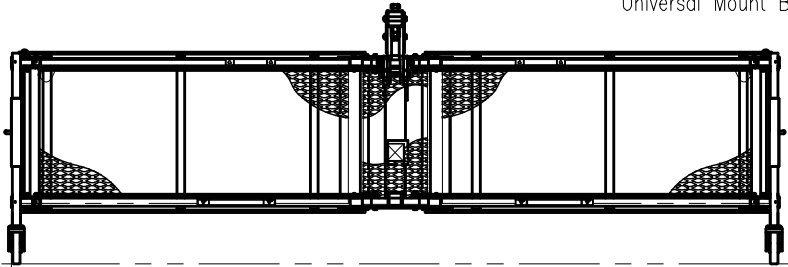

24" DIA. OPENING

Minimum size opening for workbasket to pass through 24" diameter or 14" x 20" rectangular opening.

Universal Adapter is supplied with all Universal Mount Baskets

SECTION A-A

Unfolded Length "A"

External Mount

FOLD-UP WORKBASKET

Model No.	Hoist Mount Style	Length "A"	Max Height "B"	Weight
143-530	External	8 Ft. (96")	88 21/32"	229 lbs.
143-530S	External, Safway	8 Ft. (96")	88 21/32"	236 lbs.
143-530U	External, Universal	8 Ft. (96")	88 21/32"	231 lbs.
143-531	External	6 Ft. (72")	85 29/32"	209 lbs.
143-531S	External, Safway	6 Ft. (72")	85 29/32"	217 lbs.
143-531U	External, Universal	6 Ft. (72")	85 29/32"	211 lbs.
143-532	External	4 Ft. (48")	85 29/32"	186 lbs.
143-532S	External, Safway	4 Ft. (48")	85 29/32"	194 lbs.
143-532U	External, Universal	4 Ft. (48")	85 29/32"	188 lbs.
143-533	Internal	8 Ft. (96")	88 21/32"	220 lbs.
143-533S	Internal, Safway	8 Ft. (96")	88 21/32"	228 lbs.
143-533U	Internal, Universal	8 Ft. (96")	88 21/32"	222 lbs.
143-534	Internal	6 Ft. (72")	81 13/32"	202 lbs.
143-534S	Internal, Safway	6 Ft. (72")	81 13/32"	209 lbs.
143-534U	Internal, Universal	6 Ft. (72")	81 13/32"	204 lbs.
143-535	Internal	4 Ft. (48")	81 13/32"	178 lbs.
143-535S	Internal, Safway	4 Ft. (48")	81 13/32"	186 lbs.
143-535U	Internal, Universal	4 Ft. (48")	81 13/32"	180 lbs.

ROLLER BUMPERS INCLUDED WITH FOLD-UP WORKBASKETS

LOAD CAPACITY: 1000 LBS.