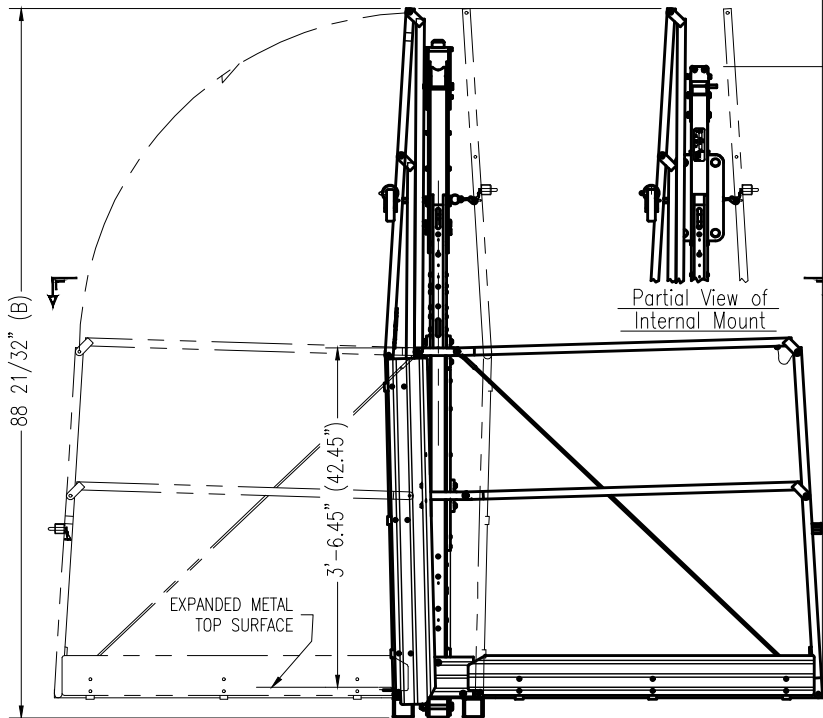

24" DIA. OPENING

Minimum size opening for workbasket to pass through 24" diameter or 14" x 20" rectangular opening.

Universal Adapter is supplied with all Universal Mount Baskets

SECTION A-A

Unfolded Length "A"

External Mount

FOLD-UP WORKBASKET

Model No.	Hoist Mount Style	Length "A"	Max Height "B"	Weight
143-530	External	8 Ft. (96")	88 21/32"	229 lbs.
143-530S	External, Safway	8 Ft. (96")	88 21/32"	236 lbs.
143-530U	External, Universal	8 Ft. (96")	88 21/32"	231 lbs.
143-531	External	6 Ft. (72")	85 29/32"	209 lbs.
143-531S	External, Safway	6 Ft. (72")	85 29/32"	217 lbs.
143-531U	External, Universal	6 Ft. (72")	85 29/32"	211 lbs.
143-532	External	4 Ft. (48")	85 29/32"	186 lbs.
143-532S	External, Safway	4 Ft. (48")	85 29/32"	194 lbs.
143-532U	External, Universal	4 Ft. (48")	85 29/32"	188 lbs.
143-533	Internal	8 Ft. (96")	88 21/32"	220 lbs.
143-533S	Internal, Safway	8 Ft. (96")	88 21/32"	228 lbs.
143-533U	Internal, Universal	8 Ft. (96")	88 21/32"	222 lbs.
143-534	Internal	6 Ft. (72")	81 13/32"	202 lbs.
143-534S	Internal, Safway	6 Ft. (72")	81 13/32"	209 lbs.
143-534U	Internal, Universal	6 Ft. (72")	81 13/32"	204 lbs.
143-535	Internal	4 Ft. (48")	81 13/32"	178 lbs.
143-535S	Internal, Safway	4 Ft. (48")	81 13/32"	186 lbs.
143-535U	Internal, Universal	4 Ft. (48")	81 13/32"	180 lbs.

ROLLER BUMPERS INCLUDED WITH FOLD-UP WORKBASKETS

LOAD CAPACITY: 1000 LBS.