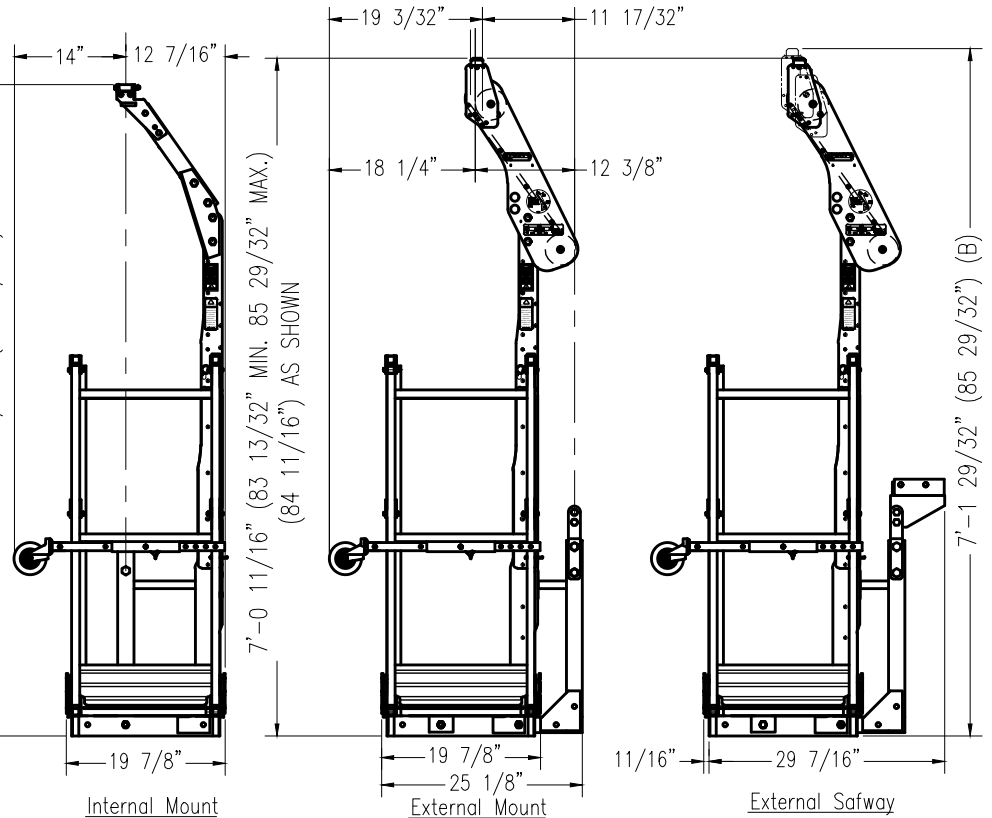

24" DIA. OPENING

Minimum size opening for workbasket to pass through 24" diameter or 14" x 20" rectangular opening.

Universal Adapter is supplied with all Universal Mount Baskets

SECTION A-A

Unfolded Length "A"

External Mount

FOLD-UP WORKBASKET

Model No.	Hoist Mount Style	Length "A"	Max Height "B"	Weight
143-530	External	8 Ft. (96")	88 21/32"	229 lbs.
143-530S	External, Safway	8 Ft. (96")	88 21/32"	236 lbs.
143-530U	External, Universal	8 Ft. (96")	88 21/32"	231 lbs.
143-531	External	6 Ft. (72")	85 29/32"	209 lbs.
143-531S	External, Safway	6 Ft. (72")	85 29/32"	217 lbs.
143-531U	External, Universal	6 Ft. (72")	85 29/32"	211 lbs.
143-532	External	4 Ft. (48")	85 29/32"	186 lbs.
143-532S	External, Safway	4 Ft. (48")	85 29/32"	194 lbs.
143-532U	External, Universal	4 Ft. (48")	85 29/32"	188 lbs.
143-533	Internal	8 Ft. (96")	88 21/32"	220 lbs.
143-533S	Internal, Safway	8 Ft. (96")	88 21/32"	228 lbs.
143-533U	Internal, Universal	8 Ft. (96")	88 21/32"	222 lbs.
143-534	Internal	6 Ft. (72")	81 13/32"	202 lbs.
143-534S	Internal, Safway	6 Ft. (72")	81 13/32"	209 lbs.
143-534U	Internal, Universal	6 Ft. (72")	81 13/32"	204 lbs.
143-535	Internal	4 Ft. (48")	81 13/32"	178 lbs.
143-535S	Internal, Safway	4 Ft. (48")	81 13/32"	186 lbs.
143-535U	Internal, Universal	4 Ft. (48")	81 13/32"	180 lbs.

ROLLER BUMPERS INCLUDED WITH FOLD-UP WORKBASKETS

LOAD CAPACITY: 1000 LBS.