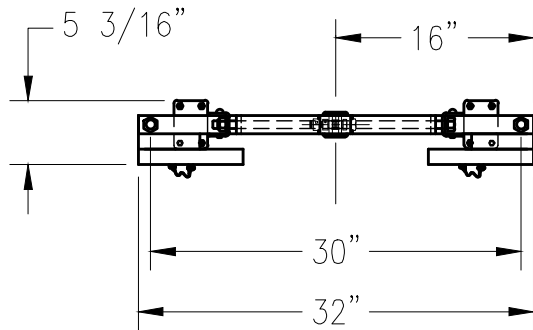

## STAGE PLATFORM STIRRUPS

<i>Model No.</i>	<i>DESCRIPTION</i>	<i>WEIGHT</i>
150-100U	UNIVERSAL MOUNT STIRRUP	39 lbs.
150-100	STANDARD STIRRUP (P4 HOIST)	37 lbs.

NOTE: ACCEPTS 28" WIDE PLATFORMS  
 154-010 - 4" SWIVEL ROLLER BUMPER (OPTIONAL)  
 LOAD CAPACITY: 1000 LBS.

**150-100U SHOWN**

**150-100 SHOWN**