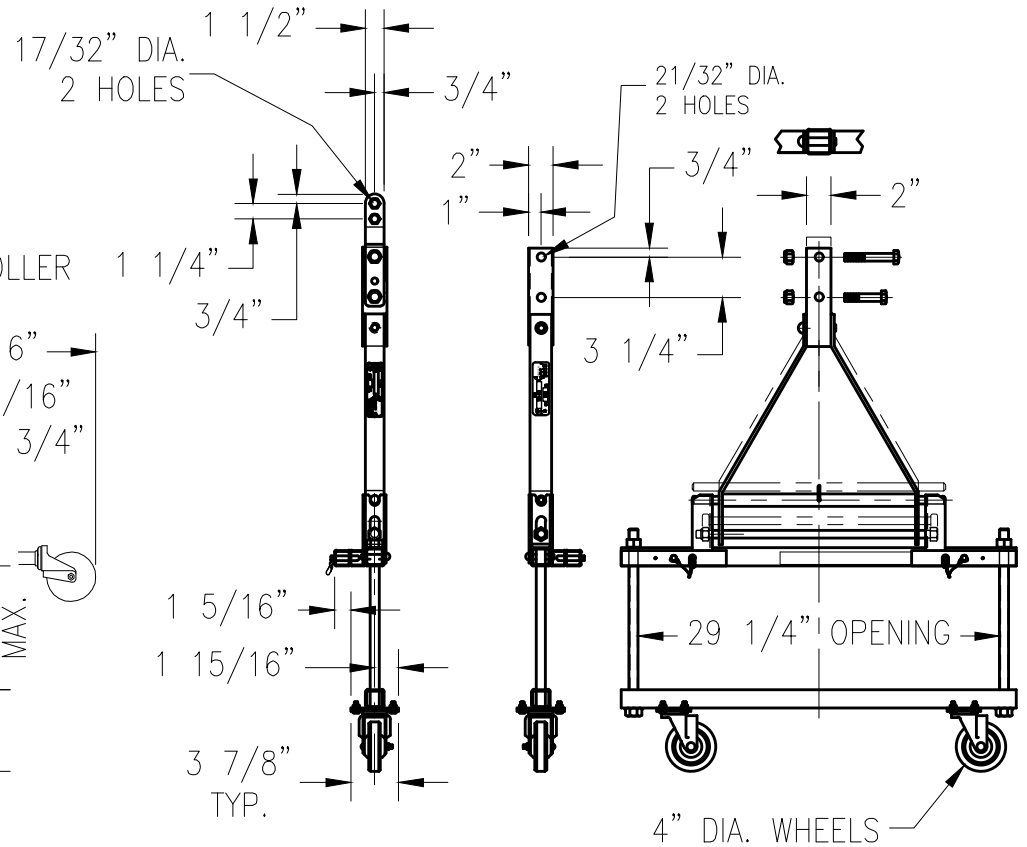

## STAGE PLATFORM STIRRUPS

<i>Model No.</i>	<i>DESCRIPTION</i>	<i>WEIGHT</i>
150-100U	UNIVERSAL MOUNT STIRRUP	39 lbs.
150-100	STANDARD STIRRUP (P4 HOIST)	37 lbs.

NOTE: ACCEPTS 28" WIDE PLATFORMS  
 154-010 - 4" SWIVEL ROLLER BUMPER (OPTIONAL)  
 LOAD CAPACITY: 1000 LBS.

**150-100U SHOWN**

**150-100 SHOWN**