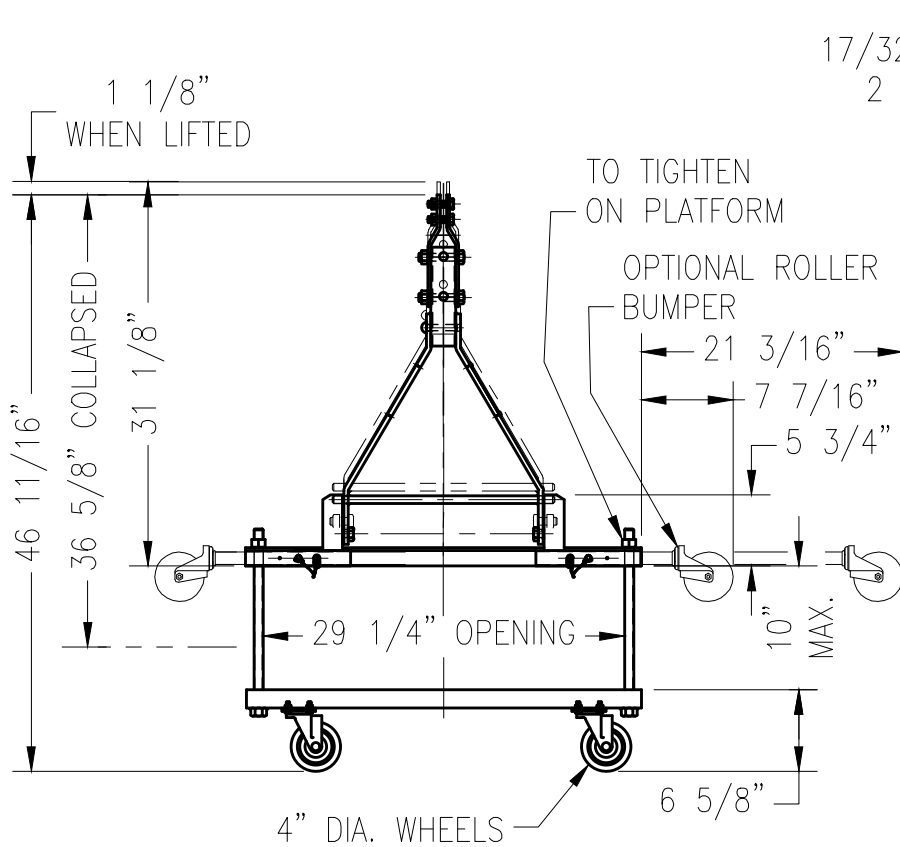

## STAGE PLATFORM STIRRUPS

<i>Model No.</i>	<i>DESCRIPTION</i>	<i>WEIGHT</i>
150-100U	UNIVERSAL MOUNT STIRRUP	39 lbs.
150-100	STANDARD STIRRUP (P4 HOIST)	37 lbs.

NOTE: ACCEPTS 28" WIDE PLATFORMS  
 154-010 - 4" SWIVEL ROLLER BUMPER (OPTIONAL)  
 LOAD CAPACITY: 1000 LBS.

**150-100U SHOWN**

**150-100 SHOWN**